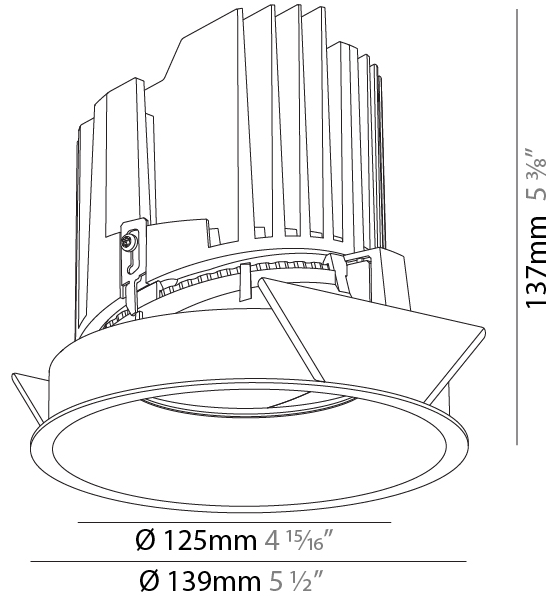

PHYSICAL

Shape: Round
Diameter (mm): 139
Diameter (in): 5 1/2
Height (mm): 137
Height (in): 5 3/8
Ceiling Thickness (mm): 10 / 12.5 / 15
Ceiling Thickness (in): 3/8 or 1/2 or 9/16
Min. Recessing Depth (mm): 150
Min. Recessing Depth (in): 5 7/8
Light Distribution: Adjustable / Downlight
Weight (kg): 0.856
Weight (lbs): 1.89
Fixture Finish: SSR / BKV / CWI / CRY / HAB / UFT / ITA / RUA / FTG / MYG / LOD / PUS / FRO / FUP / KIA / POP / BLS / SPG / MEY / GOH / GUM / CHC / COM / ABZ / JAG / OBR / MOS / ROR
Fixture Material: Aluminum Die Cast
Cut-out Measurements: 130mm / 5 1/8"

ELECTRICAL

Lamp Type: LED (Zhaga Standard)
Input Wattage (W): 28.6
Total Output Wattage (W): 26
Dimming: Tri-Mode (Non-Dimming and Phase Dimming (120Vac only) and 0-10V Dimming)
Driver Included: No
Driver Location: Recessed Housing
Driver Type: Constant Current - Universal
Driver Class: Class 2
Housing: See components
Input Voltage (V): 120 - 277
Constant Current (MA): 700

LED

Number of LEDs: 1
Color Temperature (°K): 2700 / 3000 / 3500 / 4000
Max. Delivered Lumen (lm): 2030 / 2080 / 2185 / 2230
Nominal Lumen (lm): 3210 / 3290 / 3459 / 3530
CRI: >90 CRI
Efficiency (%): 0.631
Lamp Life (hrs): 50000

OPTICAL

Reflector: 20 / 40 / 60
Adjustability: Rotational 355°; Tilt 10°

RATINGS AND CERTIFICATIONS

Certified By: Certified for North American Standards
IP rating: IP20

	130mm 5 1/8"	150mm 5 7/8"	10 | 15mm 3/8" | 9/16"	10°	355°