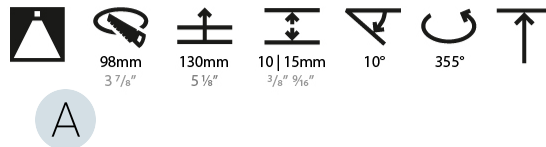

PHYSICAL

Shape: Round
Diameter (mm): 107
Diameter (in): 4 3/16
Height (mm): 112
Height (in): 4 7/16
Ceiling Thickness (mm): 10 / 12.5 / 15
Ceiling Thickness (in): 3/8 or 1/2 or 9/16
Min. Recessing Depth (mm): 130
Min. Recessing Depth (in): 5 1/8
Light Distribution: Adjustable / Downlight
Weight (kg): 0.485
Weight (lbs): 1.07
Fixture Finish: SSR / BKV / CWI / CRY / HAB / UFT / ITA / RUA / FTG / MYG / LOD / PUS / FRO / FUP / KIA / POP / BLS / SPG / MEY / GOH / GUM / CHC / COM / ABZ / JAG / OBR / MOS / ROR
Fixture Material: Aluminum Die Cast
Cut-out Measurements: 98mm / 3 7/8"

ELECTRICAL

Lamp Type: LED (Zhaga Standard)
Input Wattage (W): 15.5
Total Output Wattage (W): 13
Dimming: Tri-Mode (Non-Dimming and Phase Dimming (120Vac only) and 0-10V Dimming)
Driver Included: No
Driver Location: Recessed Housing
Driver Type: Constant Current - Universal
Driver Class: Class 2
Housing: See components
Input Voltage (V): 120 - 277
Constant Current (MA): 500

LED

Number of LEDs: 1
Color Temperature (°K): 2700 / 3000 / 3500 / 4000
Max. Delivered Lumen (lm): 940 / 980 / 1029 / 1050
Nominal Lumen (lm): 1386 / 1438 / 1511 / 1542
CRI: >90 CRI
Lamp Life (hrs): 50000

OPTICAL

Reflector: 20 / 40 / 60
Adjustability: Rotational 355°, Tilt 10°

RATINGS AND CERTIFICATIONS

Certified By: Certified for North American Standards
IP rating: IP20